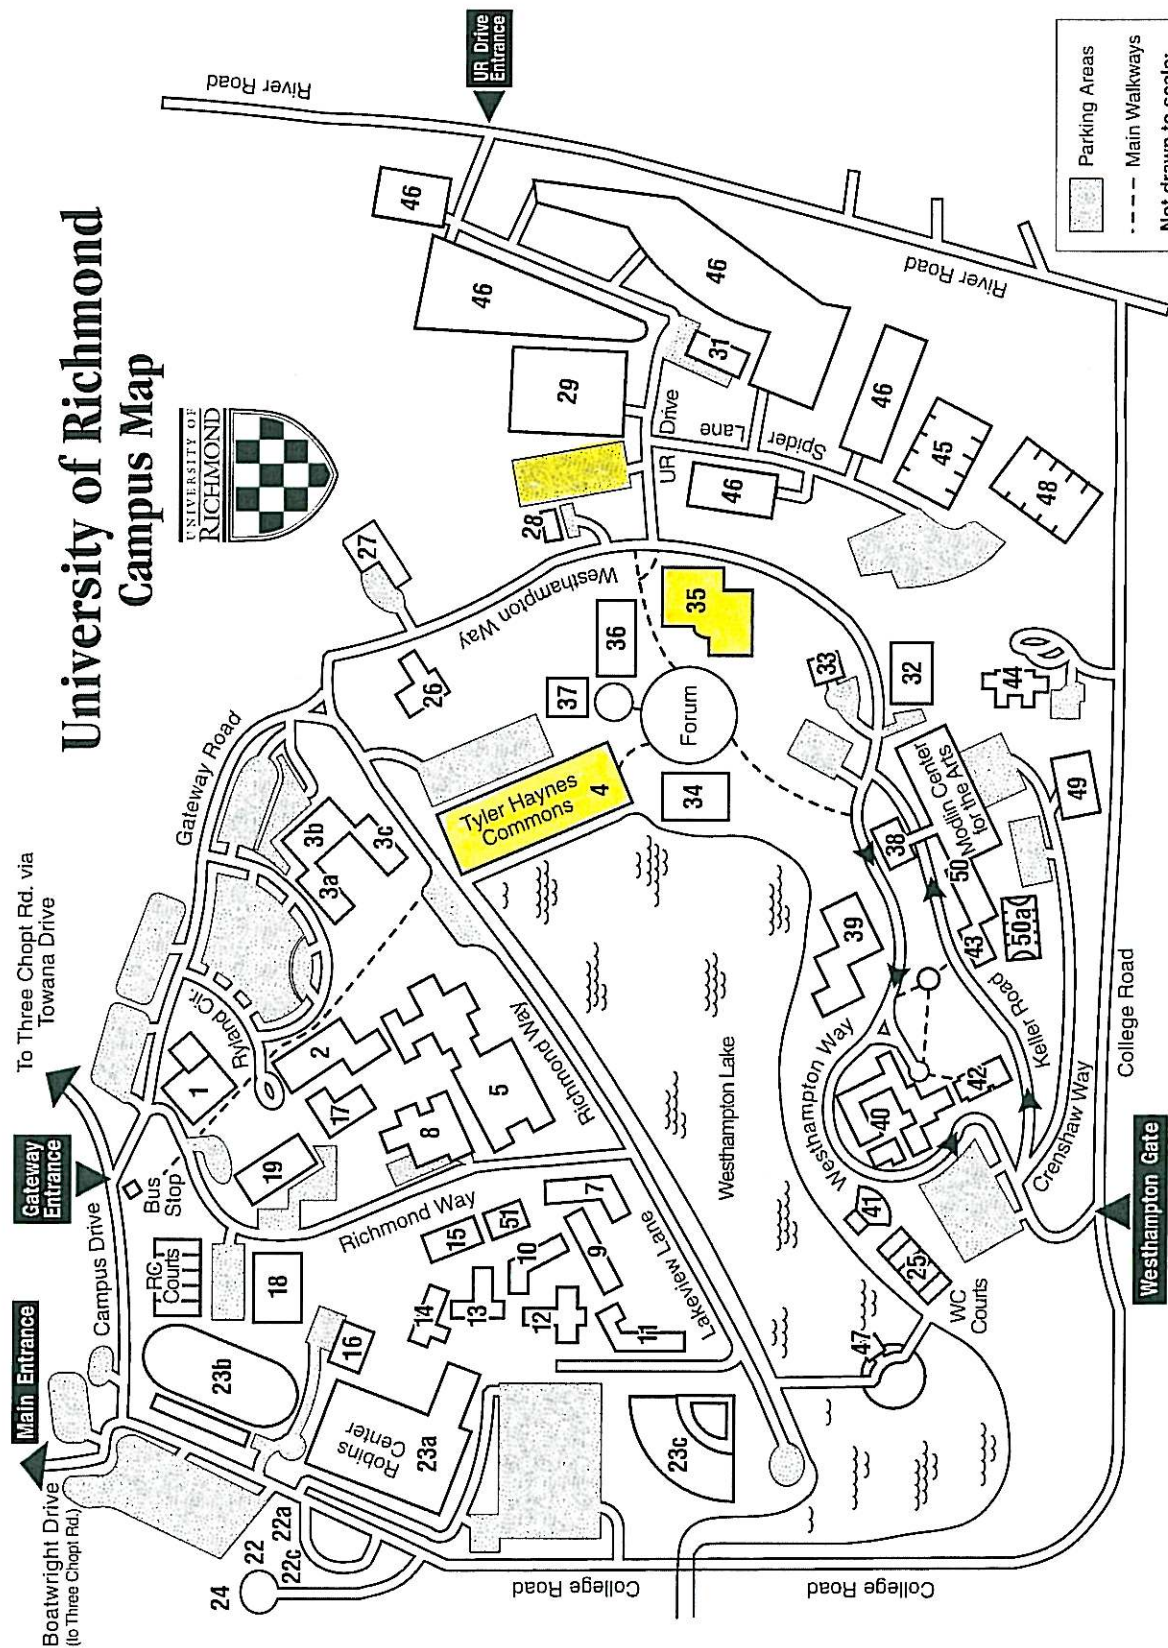

University of Richmond Campus Map

- Miller Gymnasium 16
- Modin Center for the Arts 50
- Moore Memorial Hall 12
- North Court 40
- North Court Reception Room 40
- Pacific House 22a
- Perkinson Recital Hall 40
- Phonathon Center 28
- Pitt Baseball Field 23c
- Police 31
- Political Science 8
- Post Office 34
- Power Plant 26
- President's Home 44
- President's Dining Room 4
- President's Office 3a
- Printing Services 28
- Puryear Hall 3c
- Registrar 18
- Richmond College Dean 51
- Richmond Hall 3b
- Richmond Research Institute 8
- Robins Center 23a
- Robins Center Pool 23
- Robins Pavilion 49
- Robins Memorial Hall 14
- Robins School of Business 1
- Ryland Hall 2
- School of Continuing Studies 31
- Services Building 28
- Soccer/Track Complex 23b
- South Court 42
- Special Programs Building 31
- Student Affairs 4
- Student Health Center 31
- Tennis Complex 25
- Thalimer Guest Cottage 33
- Thomas Memorial Hall 7
- Tyler Haynes Commons 4**
- University Facilities 27
- University Forest Apartments 46
- University Services 27
- Virginia Baptist Historical Society 5
- Weinstein Hall 8
- Westhampton College Dean 33
- Whitehurst 51
- Wilton Center 37
- Wood Memorial Hall 9